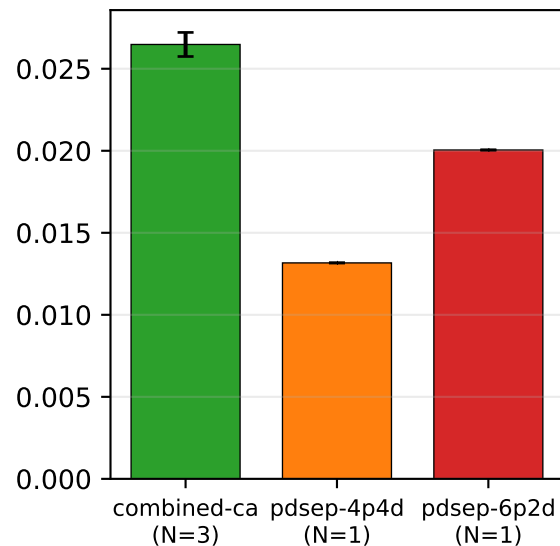

PD-sep vs Combined headline latency (trace=w600_r0.0015_st30, 850 reqs; per-config N shown under labels)

TTFT p50 (s)

TTFT p90 (s)

TPOT p90 (s)

E2E p50 (s)