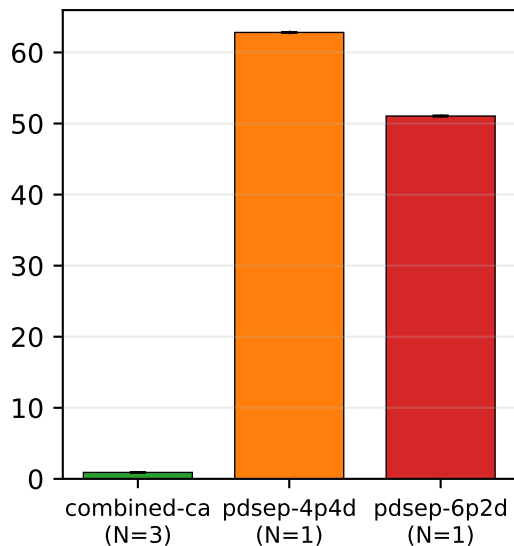

PD-sep vs Combined headline latency (trace=w600_r0.0015_st30, 850 reqs; per-config N shown under labels)

TTFT p50 (s)

TTFT p90 (s)

TPOT p90 (s)

E2E p50 (s)