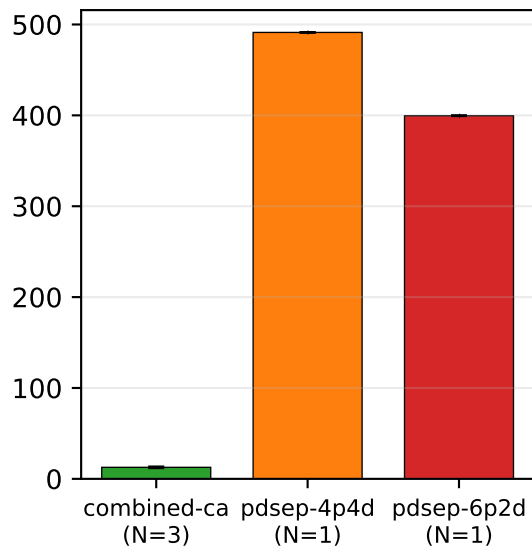

PD-sep vs Combined headline latency (trace=w600_r0.0015_st30, 850 reqs; per-config N shown under labels)

TTFT p50 (s)

TTFT p90 (s)

TPOT p90 (s)

E2E p50 (s)